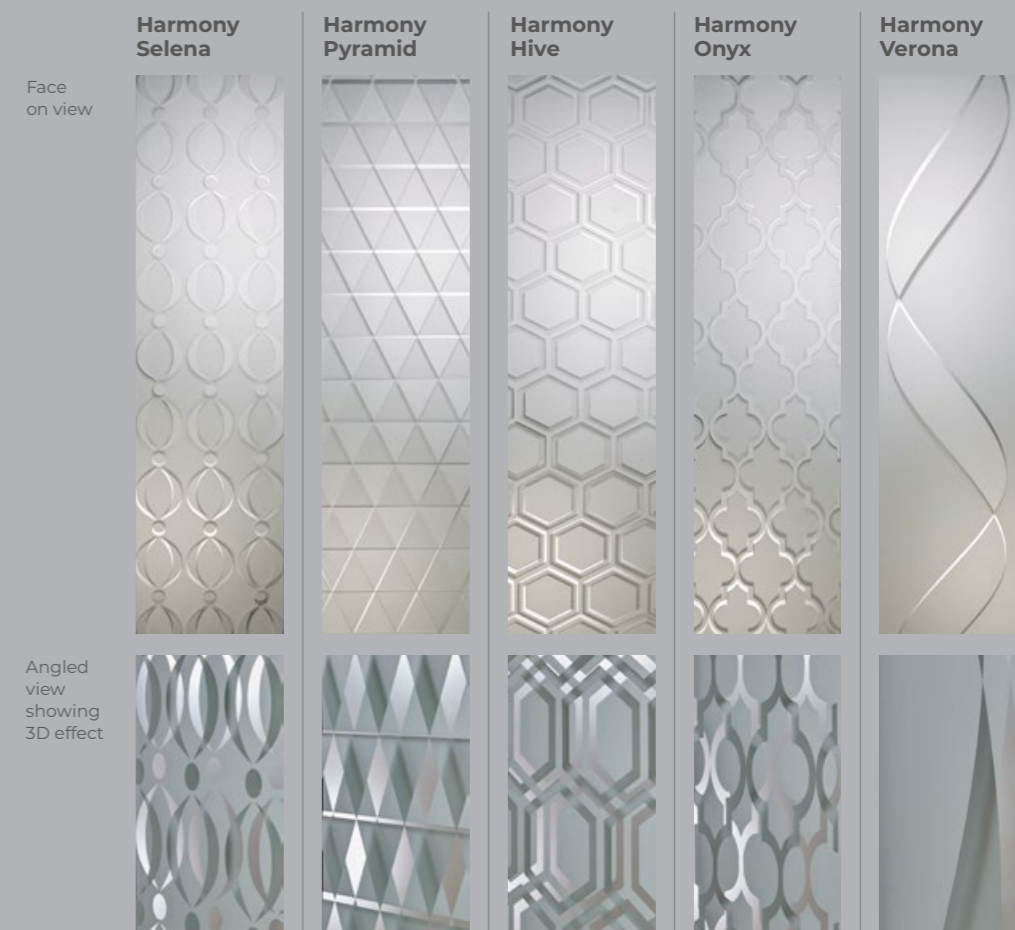

**Kensington Two**  
Colour Chartwell Green  
Glass Harmony Onyx  
Frame White

**Madrid Two**  
Colour Silver Grey  
Glass Harmony Verona  
Frame Silver Grey

**Madrid Two**  
Colour White  
Glass Harmony Selena  
Frame White

**Rome One**  
Colour Black Brown  
Glass Harmony Pyramid  
Frame White

**Rome One**  
Colour White  
Glass Harmony Hive  
Frame White

**Monaco One**  
Colour Anthracite Grey  
Glass Harmony Verona  
Frame Anthracite Grey