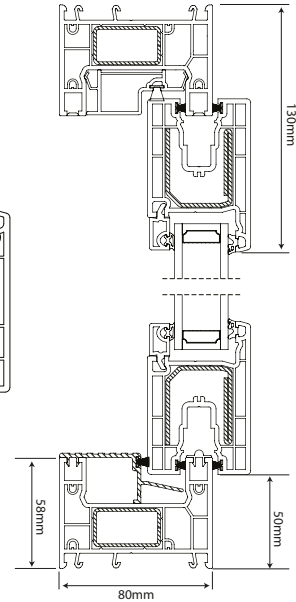

ITEM NO.	OVERALL SIZE inc sill, etc		Transom drop:	QTY:	Total sill length:	SILL TYPE				DRAINAGE		Head drip	20mm Extension				
	WIDTH:	HEIGHT:				none	95	150	180	Base	FACE		top	bott	left	right	
1						<input type="radio"/>	<input type="radio"/>	<input type="radio"/>	<input type="radio"/>	Base	<input type="radio"/>						

<input type="checkbox"/> Vent in frame	Cylinder	Glazing:
QTY: _____	Security <input type="checkbox"/> Thumbturn	

2 Pane		3 Pane			4 Pane			

Horizontal section detail

3/4 Pane locking detail

Vertical section detail

Threshold with sill

0 = Fixed door x = Sliding door

**WARNING:**  
Orders will be processed and automatically manufactured after **24 hours**  
**ALL BOLD** options are processed automatically

Frame construction will be of Rehau Slinova profiles, fully welded & grooved joints, internally glazed with co-extruded & welded gaskets. Hook lock. Internal sliding track. Fab & Fix furniture.  
**Glazing beads:** As standard, frame beads will accept only a 28mm unit.  
**Important:** Before ordering please ensure that you are familiar with our products and specifications. We will not accept responsibility for want of knowledge in the event that items do not meet with your requirements. By ordering these products you are acknowledging our standard terms and conditions of sale.
