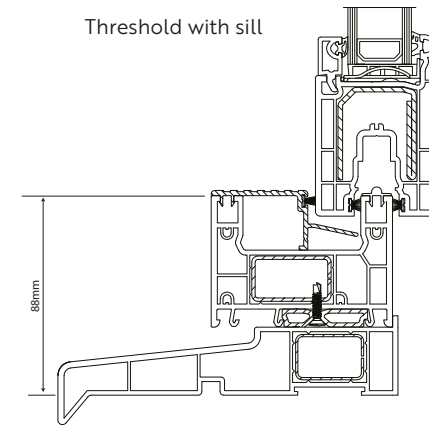

<input type="checkbox"/> Vent in frame	Cylinder	Glazing:
QTY: _____	Security <input type="checkbox"/> Thumbturn	

2 Pane		3 Pane			4 Pane			

Horizontal section detail

3/4 Pane locking detail

Vertical section detail

Threshold with sill

0 = Fixed door x = Sliding door

**WARNING:**  
Orders will be processed and automatically manufactured after **24 hours**  
**ALL BOLD** options are processed automatically

Frame construction will be of Rehau Slinova profiles, fully welded & grooved joints, internally glazed with co-extruded & welded gaskets. Hook lock. Internal sliding track. Fab & Fix furniture.  
**Glazing beads:** As standard, frame beads will accept only a 28mm unit.  
**Important:** Before ordering please ensure that you are familiar with our products and specifications. We will not accept responsibility for want of knowledge in the event that items do not meet with your requirements. By ordering these products you are acknowledging our standard terms and conditions of sale.
