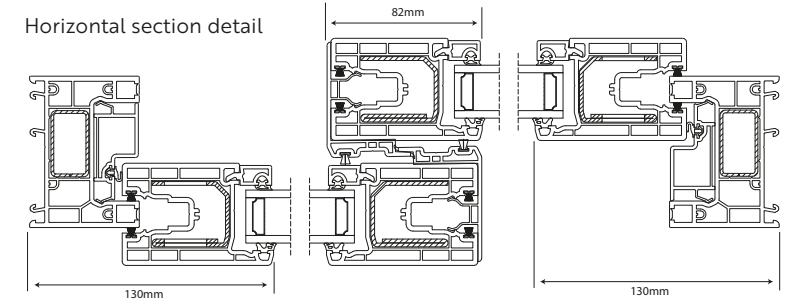

Horizontal section detail