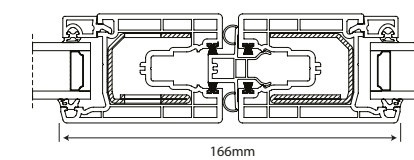

ITEM NO.	OVERALL SIZE inc sill, etc		Transom drop:	QTY:	Total sill length:	SILL TYPE				DRAINAGE		Head drip	20mm Extension				
	WIDTH:	HEIGHT:				none	95	150	180	Base	FACE		top	bott	left	right	
1						<input type="radio"/>	<input type="radio"/>	<input type="radio"/>	<input type="radio"/>	Base	<input type="radio"/>						

<input type="checkbox"/> Vent in frame	Cylinder	Glazing:
QTY: _____	Security <input type="checkbox"/> Thumbturn	

2 Pane		3 Pane			4 Pane			

Horizontal section detail

3/4 Pane locking detail

Vertical section detail