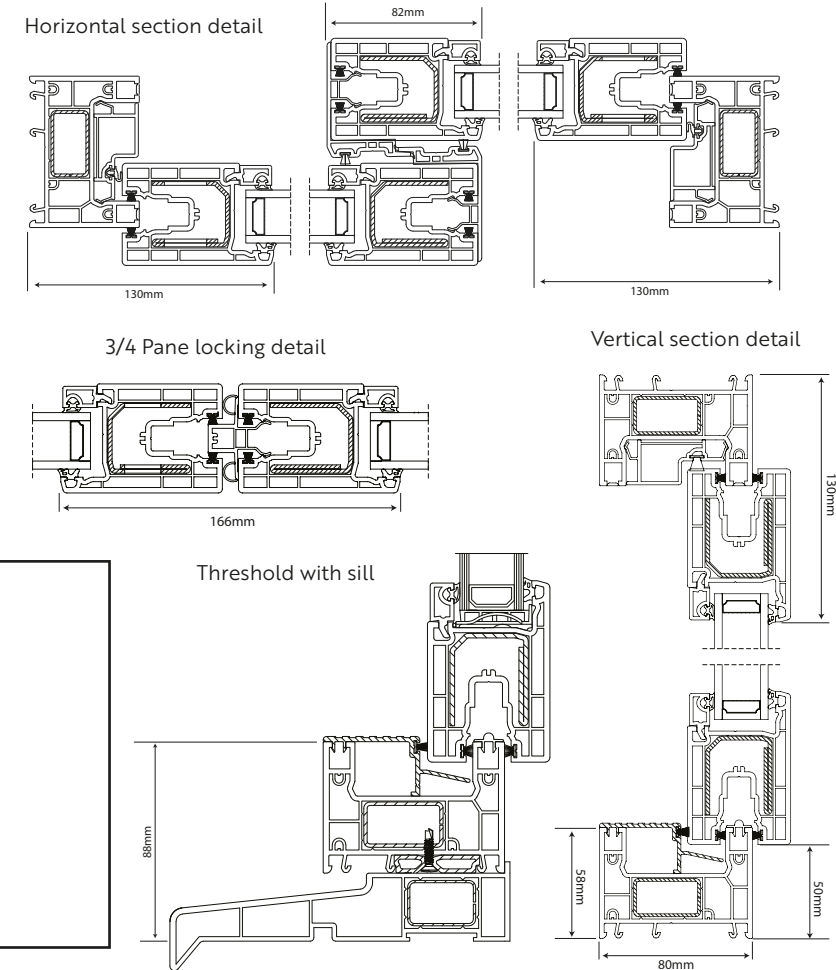

WARNING:
Orders will be processed and automatically manufactured after **24 hours**
ALL BOLD options are processed automatically

Frame construction will be of Rehau Slinova profiles, fully welded & grooved joints, internally glazed with co-extruded & welded gaskets. Hook lock. Internal sliding track. Fab & Fix furniture.
Glazing beads: As standard, frame beads will accept only a 28mm unit.
Important: Before ordering please ensure that you are familiar with our products and specifications. We will not accept responsibility for want of knowledge in the event that items do not meet with your requirements. By ordering these products you are acknowledging our standard terms and conditions of sale.