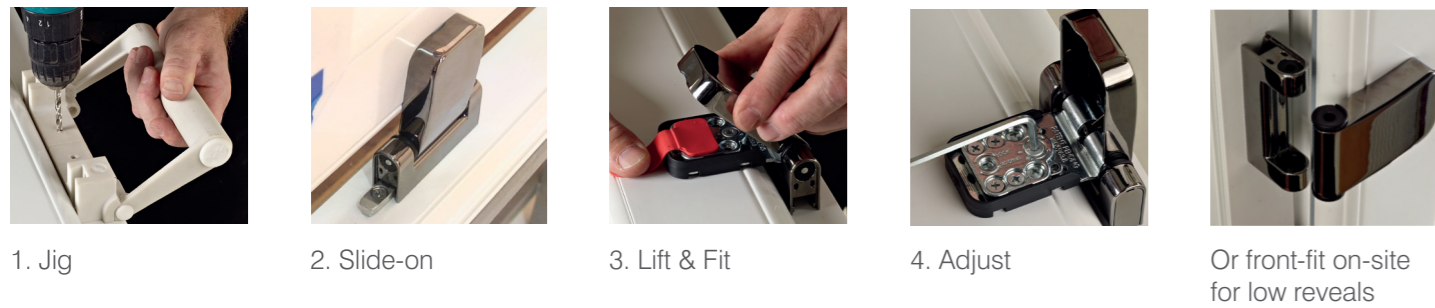

TECHNICAL DRAWINGS

ProSecure Hinge Jig

FITTED IN 4 STEPS & UNDER 58 SECONDS

PART NUMBERS

	Rebate	Gold	Chrome	White	Oak	Brown
ProSecure Door Hinge	17mm	026022	026024	026020	026023	026021
ProSecure Door Hinge	18mm	026042	026044	026040	026043	026041
ProSecure Door Hinge	19mm	026062	026064	026060	026063	026061
ProSecure Door Hinge	20mm	026082	026084	026080	026083	026081
ProSecure Door Hinge	21mm	026102	026104	026100	026103	026101
ProSecure Door Hinge	22mm	026122	026124	026120	026123	026121
ProSecure Door Hinge	23mm	026142	026144	026140	026143	026141
ProSecure Door Hinge	24mm	026162	026164	026160	026163	026161

- The only hinge supplied in one piece, ready-to-fit straight from the box
- 2 installation options:
Glider technology allows the hinge to slide straight onto the frame in one complete piece. Or, for low reveals, simply remove the pin to front-fit
- Patented front adjustment method is fast not fiddly
- Virtually jigless, only 2 holes to pre-drill
- Designed to achieve the extreme performance requirements of BSEN1935:2002 Grade 12
- Police Preferred Specification