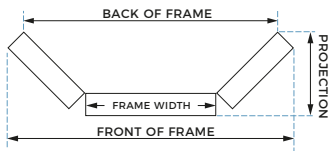

Delivery address:

Reference:
Date:
Date required:

RAYA VERTICAL SLIDER: BAY UPVC REHAU

WWW.RAYA-WINDOWS.CO.UK

Viewed From Outside. Internal sill sizes and angles only. All dimensions in millimetres. Link each bay segment to items on the window and door order forms.

Poles will be supplied at window height unless otherwise specified. Frames, bay sill and aluminium poles will be delivered assembled, sash loose.

Location:

A°:
<input type="checkbox"/> Bay Jacks <input type="checkbox"/> Reinforce Sill

Location:

A°:
<input type="checkbox"/> Bay Jacks <input type="checkbox"/> Reinforce Sill

Location
Back of frame:
Projection:

<input type="checkbox"/> Bay Jacks <input type="checkbox"/> Reinforce Sill
Front of frame:
A°: B°: