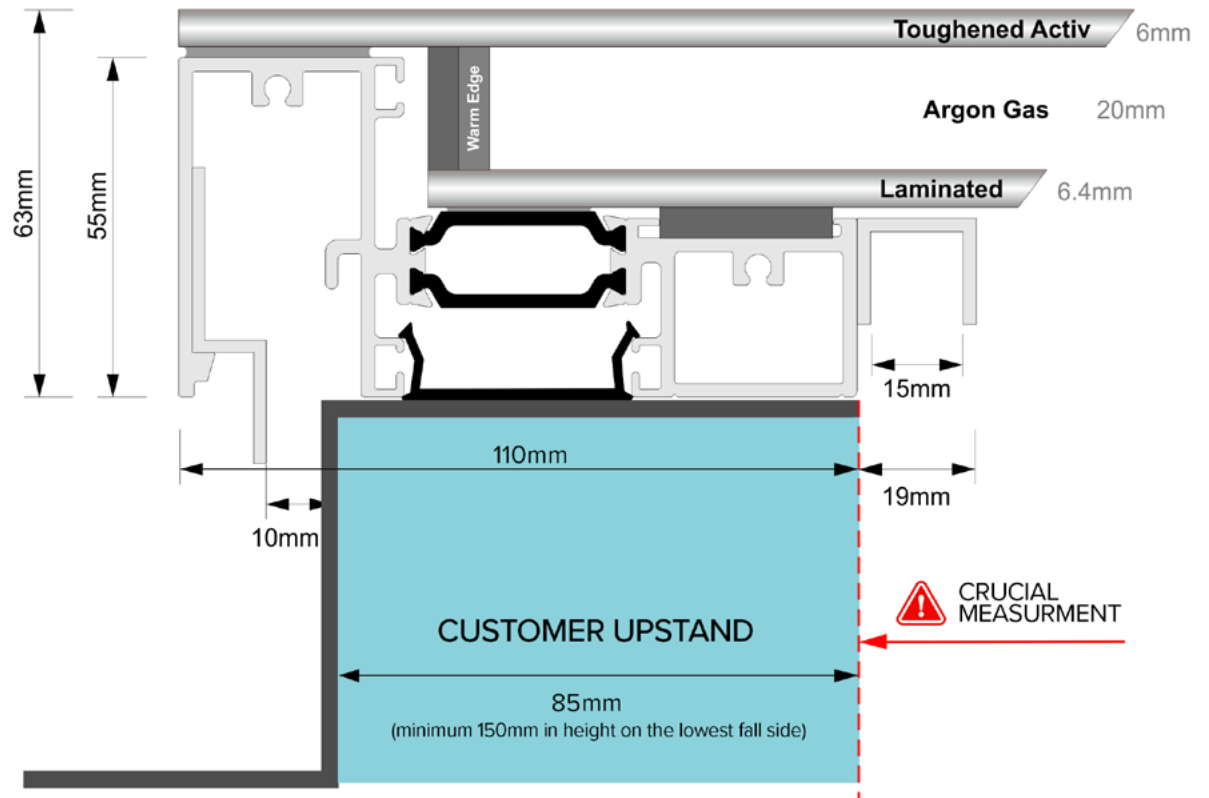

Own Glass specification

EXTERNAL PANE	INTERNAL PANE

Additional notes:

ALL BOLD options are processed automatically

LUNA FLAT ROOFLIGHT

WWW.LUNA-ROOFS.CO.UK

Internal kerb width	x	Internal kerb depth	x	External kerb width	x	External kerb depth

We recommend the kerb is built with a fall to allow for water to run off. Recommended pitch is 5 degrees

Important: Before ordering please ensure that you are familiar with our products and specifications. We will not accept responsibility for want of knowledge in the event that items do not meet with your requirements. By ordering these products you are acknowledging our standard terms and conditions of sale.