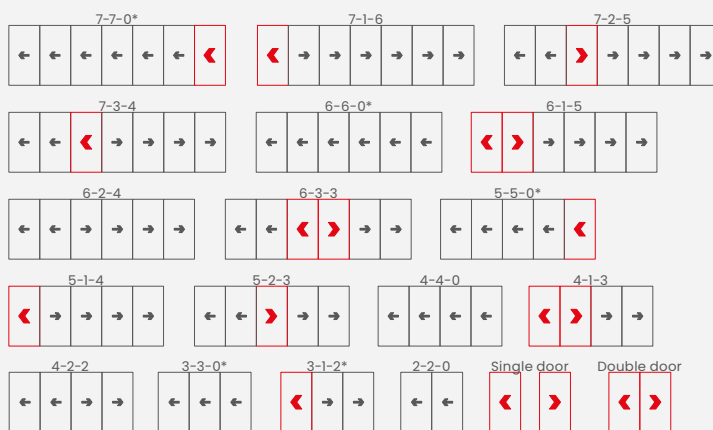

THE FINER DETAILS

Frame styles

Configurations

*Opposite handling available on all configurations. For more options, refer to the Technical Manual.

SINGLE DOOR

FRENCH DOORS

CORNER POST

Technical data