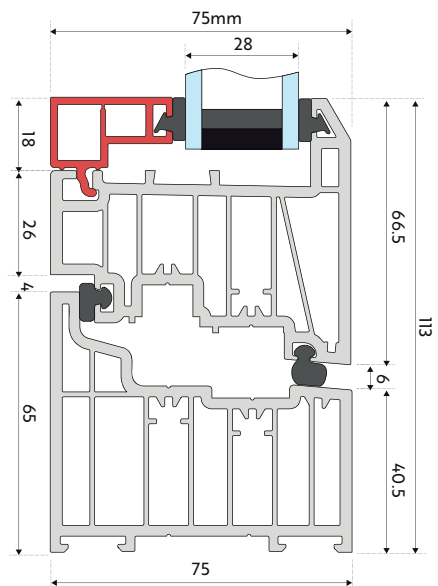

SPECIFICATION	
Feature	Specification
Profile depth	137 mm
Maximum window size	1200 x 1200mm (top hung) 900 x 1300mm (side hung)
Thermal performance	1.3 W/m2K
Max. sash weight	35kg (fully welded) 30kg (Mechanically jointed)
Glass width	28mm (double glazed) 34mm (triple glazed)
Jointing	Mechanical or fully welded

TECHNICAL AREA: TECHNICAL DRAWINGS

R9 FRAME

R9 FRAME

R9 FRAME
FLUSH SASH & **DECORATIVE BEAD**

R2 FRAME

R2 FRAME

R2 FRAME
FLUSH SASH & **SQUARE BEAD**

R7 FRAME

R7 FRAME

R7 SASH

R7 FRAME
FLUSH SASH & **SQUARE BEAD**

PLEASE NOTE, DRAWINGS ARE NOT TO SCALE

TECHNICAL AREA: DRAWINGS

SILLS

DOOR SECTION

For more detailed Aeon profile charts please visit www.aeon-flushwindows.co.uk/profilecharts