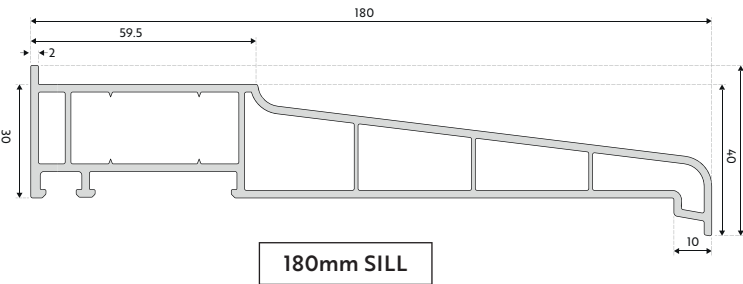

TECHNICAL AREA: TECHNICAL DRAWINGS

R9 FRAME

R9 FRAME

R9 FRAME
FLUSH SASH & **DECORATIVE BEAD**

R2 FRAME

R2 FRAME

R2 FRAME
FLUSH SASH & **SQUARE BEAD**

R7 FRAME

R7 FRAME

R7 SASH

R7 FRAME
FLUSH SASH & **SQUARE BEAD**

PLEASE NOTE, DRAWINGS ARE NOT TO SCALE

TECHNICAL AREA: DRAWINGS

SILLS

DOOR SECTION

For more detailed Aeon profile charts please visit www.aeon-flushwindows.co.uk/profilecharts