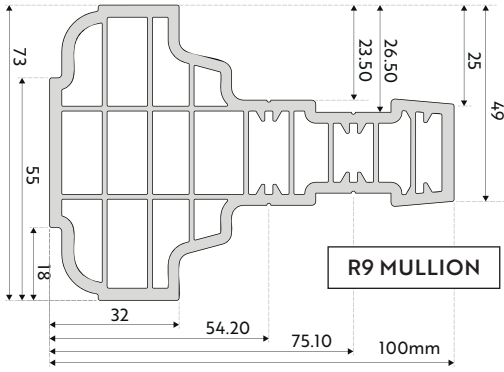

SPECIFICATION	
Feature	Specification
Profile depth	137 mm
Maximum window size	1200 x 1200mm (top hung) 900 x 1300mm (side hung)
Thermal performance	1.3 W/m2K
Max. sash weight	35kg (fully welded) 30kg (Mechanically jointed)
Glass width	28mm (double glazed) 34mm (triple glazed)
Jointing	Mechanical or fully welded

TECHNICAL AREA: TECHNICAL DRAWINGS

R9 FRAME

R9 FRAME

R9 FRAME
FLUSH SASH & **DECORATIVE BEAD**

R2 FRAME

R2 FRAME

R2 FRAME
FLUSH SASH & **SQUARE BEAD**

R7 FRAME

R7 FRAME

R7 SASH

R7 FRAME
FLUSH SASH & **SQUARE BEAD**

PLEASE NOTE, DRAWINGS ARE NOT TO SCALE

TECHNICAL AREA: DRAWINGS

SILLS

DOOR SECTION

For more detailed Aeon profile charts please visit www.aeon-flushwindows.co.uk/profilecharts