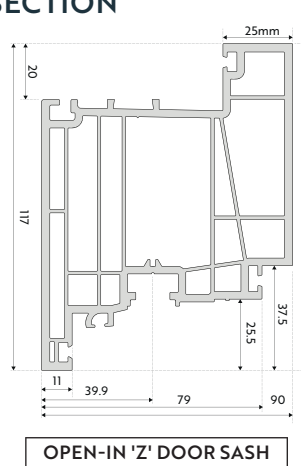

SPECIFICATION	
Feature	Specification
Profile depth	137 mm
Maximum window size	1200 x 1200mm (top hung) 900 x 1300mm (side hung)
Thermal performance	1.3 W/m2K
Max. sash weight	35kg (fully welded) 30kg (Mechanically jointed)
Glass width	28mm (double glazed) 34mm (triple glazed)
Jointing	Mechanical or fully welded

R7 FRAME

R7 SASH

R7 FRAME
FLUSH SASH & **SQUARE BEAD**

PLEASE NOTE, DRAWINGS ARE NOT TO SCALE

TECHNICAL AREA: DRAWINGS

SILLS

DOOR SECTION

For more detailed Aeon profile charts please visit www.aeon-flushwindows.co.uk/profilecharts