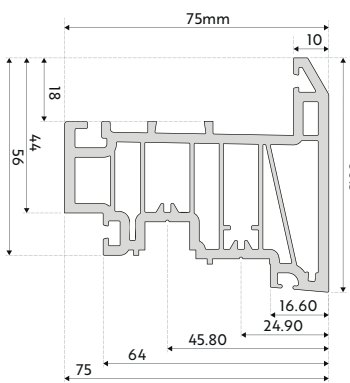

TECHNICAL AREA: TECHNICAL DRAWINGS

R9 FRAME

R9 FRAME

R2 FRAME

R2 FRAME

R7 FRAME

R7 FRAME

R7 SASH

PLEASE NOTE, DRAWINGS ARE NOT TO SCALE