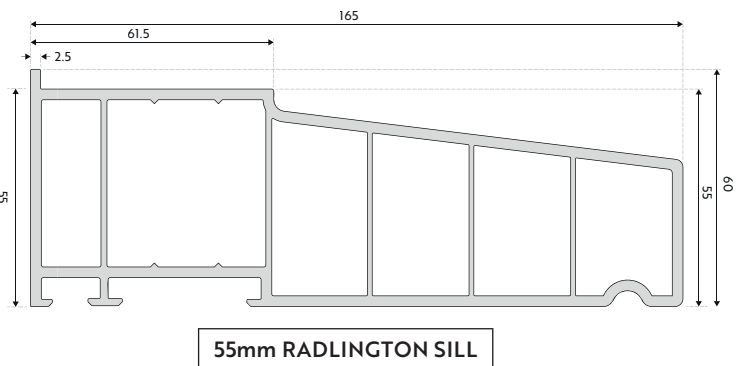

R7 FRAME

R7 SASH

R7 FRAME
FLUSH SASH & **SQUARE BEAD**

PLEASE NOTE, DRAWINGS ARE NOT TO SCALE

TECHNICAL AREA: DRAWINGS

SILLS

DOOR SECTION

For more detailed Aeon profile charts please visit www.aeon-flushwindows.co.uk/profilecharts