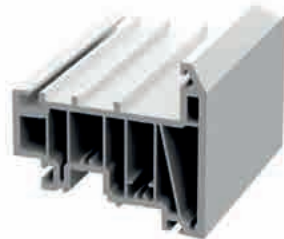

THE R7 PROFILE

Typical options for a sleek, modern look.

FLUSH SASH

SILL: 180MM

SILL: 160MM

SILL: 55MM RADLINGTON

R7 COLOURS

Find detailed colour options for R7 on page 18-21.