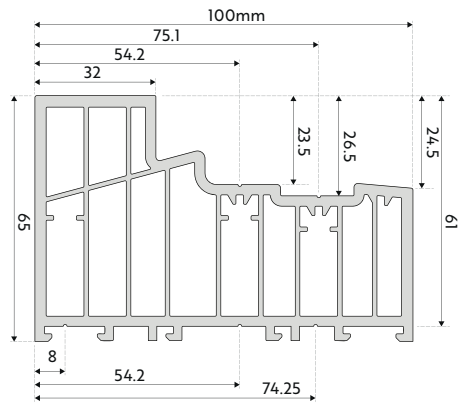

SPECIFICATION	
Feature	Specification
Profile depth	137 mm
Maximum window size	1200 x 1200mm (top hung) 900 x 1300mm (side hung)
Thermal performance	1.3 W/m2K
Max. sash weight	35kg (fully welded) 30kg (Mechanically jointed)
Glass width	28mm (double glazed) 34mm (triple glazed)
Jointing	Mechanical or fully welded

- Extension to the existing Rio flush fit range with introduction of the Rio door
- Single open-out residential door complements the established Rio window system
- Option to specify either chamfered or edge outerframes.
- Dedicated butt hinges designed for the flush door system
- Fully welded outward opening door solution completes the Rio range
- Total 70 Profiles used along with Rio Deep Bottom Rail profile
- Dedicated Rio adjustable dynamic door hinge
- Bespoke Rio French Door spacer to achieve a customised finish
- Fully weather-tested and PAS24 security standard approved
- The Rio French door has been certified to the PAS 24 security standard, tested at its maximum size – 1900mm x 2250mm
- Only available as welded sash.

TECHNICAL AREA: TECHNICAL DRAWINGS

R9 FRAME

R9 FRAME

R9 FRAME
FLUSH SASH & **DECORATIVE BEAD**

R2 FRAME

R2 FRAME

R2 FRAME
FLUSH SASH & **SQUARE BEAD**

R7 FRAME

R7 FRAME

R7 SASH

R7 FRAME
FLUSH SASH & **SQUARE BEAD**

PLEASE NOTE, DRAWINGS ARE NOT TO SCALE

TECHNICAL AREA: DRAWINGS

SILLS

DOOR SECTION

For more detailed Aeon profile charts please visit www.aeon-flushwindows.co.uk/profilecharts