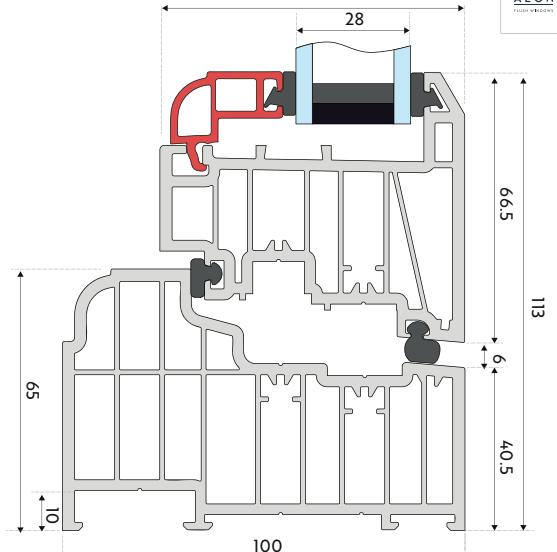

SPECIFICATION	
Feature	Specification
Profile depth	137 mm
Maximum window size	1200 x 1200mm (top hung) 900 x 1300mm (side hung)
Thermal performance	1.3 W/m2K
Max. sash weight	35kg (fully welded) 30kg (Mechanically jointed)
Glass width	28mm (double glazed) 34mm (triple glazed)
Jointing	Mechanical or fully welded

- Extension to the existing Rio flush fit range with introduction of the Rio door
- Single open-out residential door complements the established Rio window system
- Option to specify either chamfered or edge outerframes.
- Dedicated butt hinges designed for the flush door system
- Fully welded outward opening door solution completes the Rio range
- Total 70 Profiles used along with Rio Deep Bottom Rail profile
- Dedicated Rio adjustable dynamic door hinge
- Bespoke Rio French Door spacer to achieve a customised finish
- Fully weather-tested and PAS24 security standard approved
- The Rio French door has been certified to the PAS 24 security standard, tested at its maximum size – 1900mm x 2250mm
- Only available as welded sash.

TECHNICAL AREA: TECHNICAL DRAWINGS

R9 FRAME

R9 FRAME

R9 FRAME
FLUSH SASH & **DECORATIVE BEAD**

R2 FRAME

R2 FRAME

R2 FRAME
FLUSH SASH & **SQUARE BEAD**

R7 FRAME