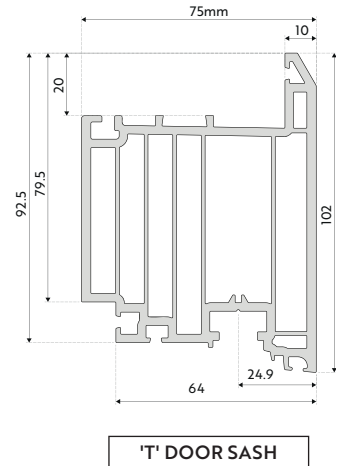

SPECIFICATION	
Feature	Specification
Profile depth	137 mm
Maximum window size	1200 x 1200mm (top hung) 900 x 1300mm (side hung)
Thermal performance	1.3 W/m2K
Max. sash weight	35kg (fully welded) 30kg (Mechanically jointed)
Glass width	28mm (double glazed) 34mm (triple glazed)
Jointing	Mechanical or fully welded

TECHNICAL AREA: TECHNICAL DRAWINGS

R9 FRAME

R9 FRAME

R9 FRAME
FLUSH SASH & **DECORATIVE BEAD**

R2 FRAME

R2 FRAME

R2 FRAME
FLUSH SASH & **SQUARE BEAD**

R7 FRAME

R7 FRAME

R7 SASH

R7 FRAME
FLUSH SASH & **SQUARE BEAD**

PLEASE NOTE, DRAWINGS ARE NOT TO SCALE

TECHNICAL AREA: DRAWINGS

SILLS

DOOR SECTION

For more detailed Aeon profile charts please visit www.aeon-flushwindows.co.uk/profilecharts