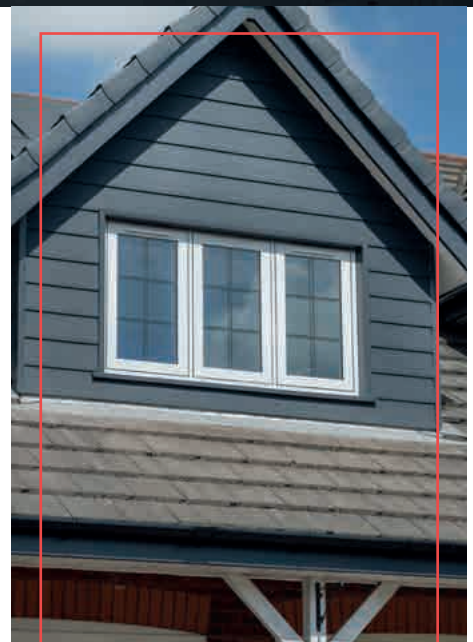

EQUAL SIGHTLINES

A flush sash exterior enables all glass sight-lines to be perfectly equal