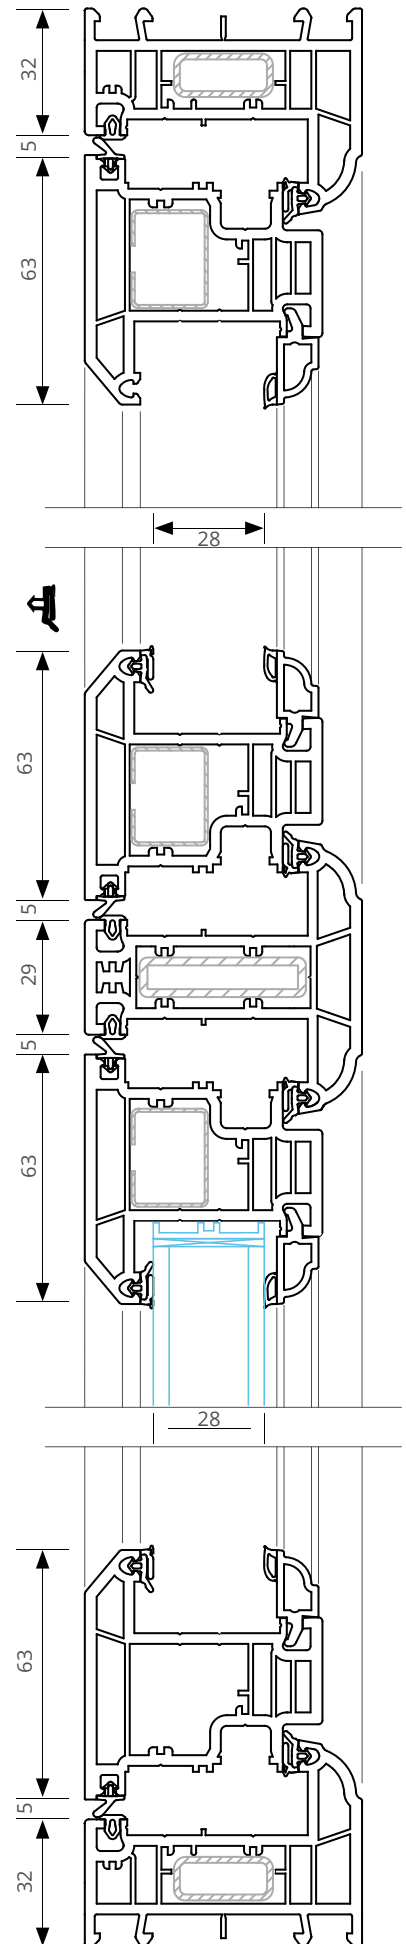

TECHNICAL AREA:

RIO FLUSH WINDOW

CROSS SECTION & TECHNICAL DRAWING

AEON RIO FLUSH WINDOW

- 1 Same Eurogroove position as Total70
- 2 28mm glazing as standard with option for 34mm triple glazing
- 3 Ideal replacement for British timber casement windows due to its 70mm depth
- 4 Two jointing options: Mechanical joint or fully welded
- 5 Exceeds weather performance standards as well as PAS24 accreditation.

SPECIFICATION	
Feature	Specification
Profile depth	137 mm
Maximum window size	1200 x 1200mm (top hung) 900 x 1300mm (side hung)
Thermal performance	1.3 W/m2K
Max. sash weight	35kg (fully welded) 30kg (Mechanically jointed)
Glass width	28mm (double glazed) 34mm (triple glazed)
Jointing	Mechanical or fully welded