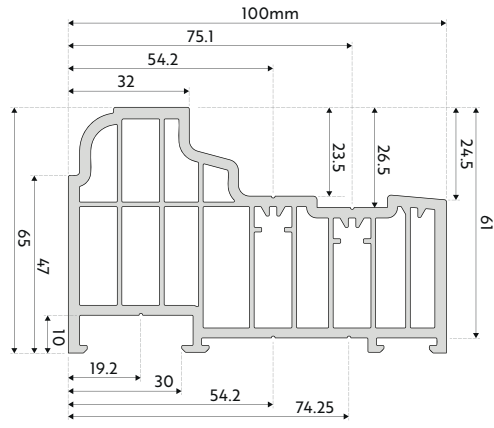

TECHNICAL AREA: TECHNICAL DRAWINGS

R9 FRAME

R9 FRAME