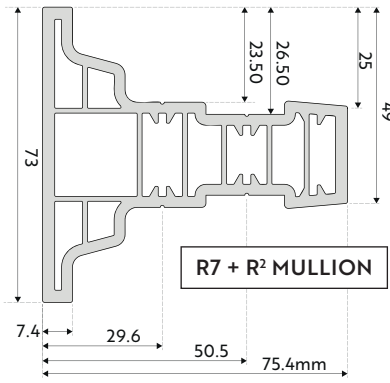

SPECIFICATION	
Feature	Specification
Profile depth	137 mm
Maximum window size	1200 x 1200mm (top hung) 900 x 1300mm (side hung)
Thermal performance	1.3 W/m2K
Max. sash weight	35kg (fully welded) 30kg (Mechanically jointed)
Glass width	28mm (double glazed) 34mm (triple glazed)
Jointing	Mechanical or fully welded

TECHNICAL AREA: TECHNICAL DRAWINGS

R9 FRAME

R9 FRAME

R9 FRAME
FLUSH SASH & **DECORATIVE BEAD**

R2 FRAME

R2 FRAME

R2 FRAME
FLUSH SASH & **SQUARE BEAD**

R7 FRAME

R7 FRAME

R7 SASH

R7 FRAME
FLUSH SASH & **SQUARE BEAD**

PLEASE NOTE, DRAWINGS ARE NOT TO SCALE

TECHNICAL AREA: DRAWINGS

SILLS

DOOR SECTION

For more detailed Aeon profile charts please visit www.aeon-flushwindows.co.uk/profilecharts