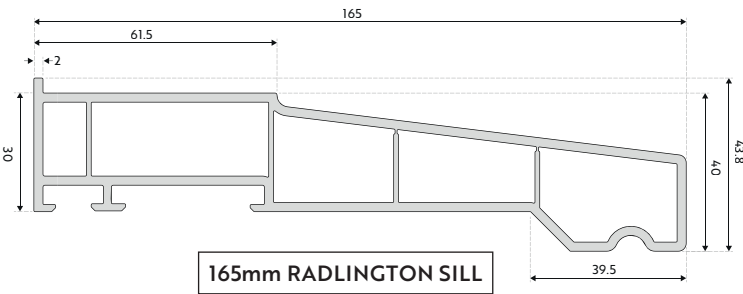

SPECIFICATION	
Feature	Specification
Profile depth	137 mm
Maximum window size	1200 x 1200mm (top hung) 900 x 1300mm (side hung)
Thermal performance	1.3 W/m2K
Max. sash weight	35kg (fully welded) 30kg (Mechanically jointed)
Glass width	28mm (double glazed) 34mm (triple glazed)
Jointing	Mechanical or fully welded

TECHNICAL AREA: TECHNICAL DRAWINGS

R9 FRAME

R9 FRAME

R9 FRAME
FLUSH SASH & **DECORATIVE BEAD**

R2 FRAME

R2 FRAME

R2 FRAME
FLUSH SASH & **SQUARE BEAD**

R7 FRAME

R7 FRAME

R7 SASH

R7 FRAME
FLUSH SASH & **SQUARE BEAD**

PLEASE NOTE, DRAWINGS ARE NOT TO SCALE

TECHNICAL AREA: DRAWINGS

SILLS

DOOR SECTION

For more detailed Aeon profile charts please visit www.aeon-flushwindows.co.uk/profilecharts