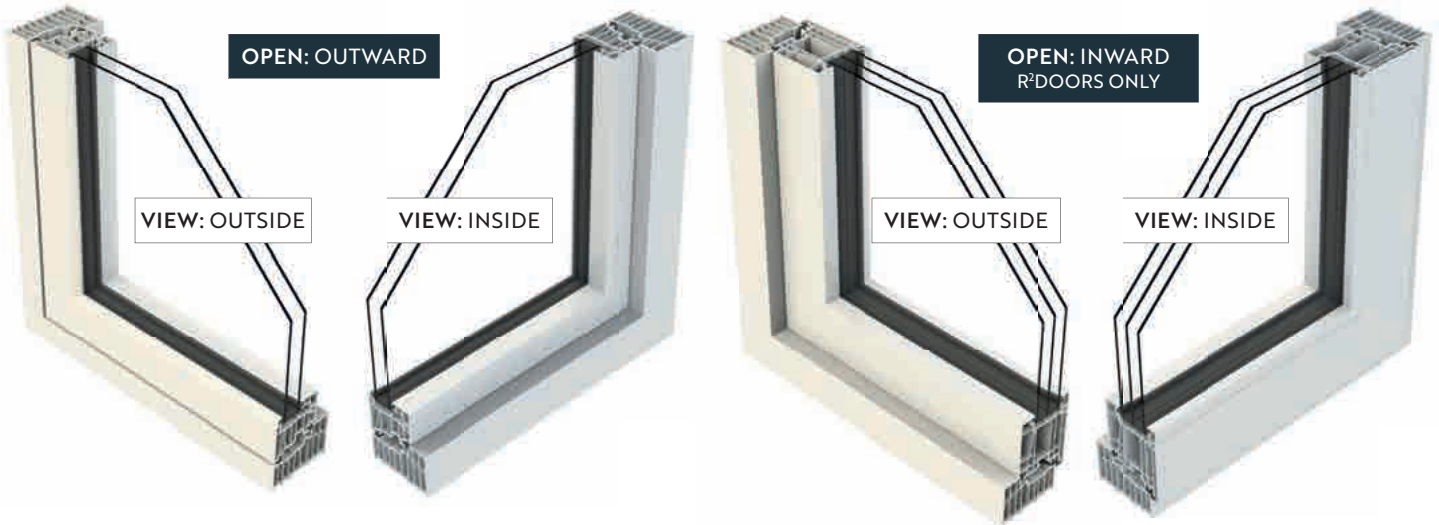

Achieve the look of aluminium with contemporary flush uPVC windows and modern hardware.

Equal sight-lines:

R² is built to market leading design standards. Clean lines and advanced functionality.

A unique stepped-square interior gives R² its bold and modern appearance. All glass sight-lines are perfectly equal, complementing the internal stylish square detail.

Lock & hinge retention:

R² has superior screw retention reinforcements, so locks and hinges are secured firmly into position.

Designed to accommodate the additional weight of triple glazed units, allowing heavy duty hinges to fit and operate perfectly.

FEATURES

- 100mm depth Profile
- Contemporary Look
- Internally Glazed
- Dummy sashes to fixed pane
- Choice of 10 standard colours
- Available welded or full mechanical joints (note full mechanical requires all glass to be factory bonded to the frame)
- WER A++
- U-Values as low as 0.8W/m²K
- Ultra-thick CEN A wall thickness provides additional screw retention
- PAS24 and Part Q building regulations approved
- BS EN 6375 – 1 weather tested: Exposure Category of 1600; Class 3 Air Permeability Rating (600pa); a Class 9A (600pa) Water Tightness Rating; Class C4 (1600pa), wind resistance

THE R² PROFILE

STYLES

R² can be made into many styles, shaped windows, fixed windows, french windows, bay and bow windows, single and french doors.

Typical options to achieve a modern, contemporary aesthetic.