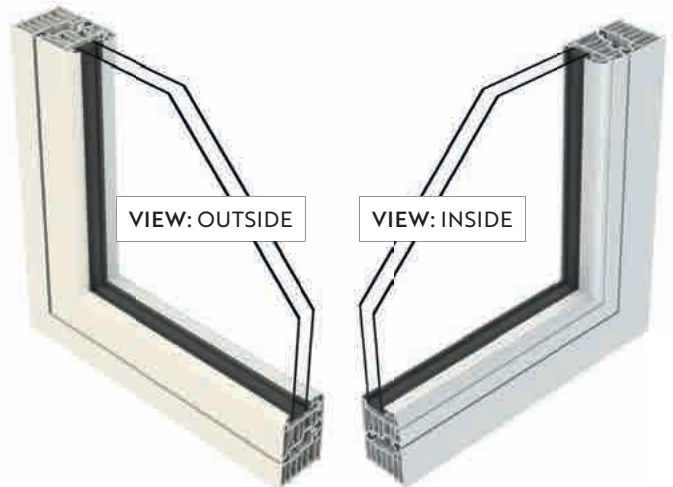

THE R7 PROFILE

Typical options for a sleek, modern look.

R7 FRAME

FLUSH SASH

BEAD: 28MM DECORATIVE

BEAD: 44MM SQUARE

SILL: 180MM

SILL: 160MM