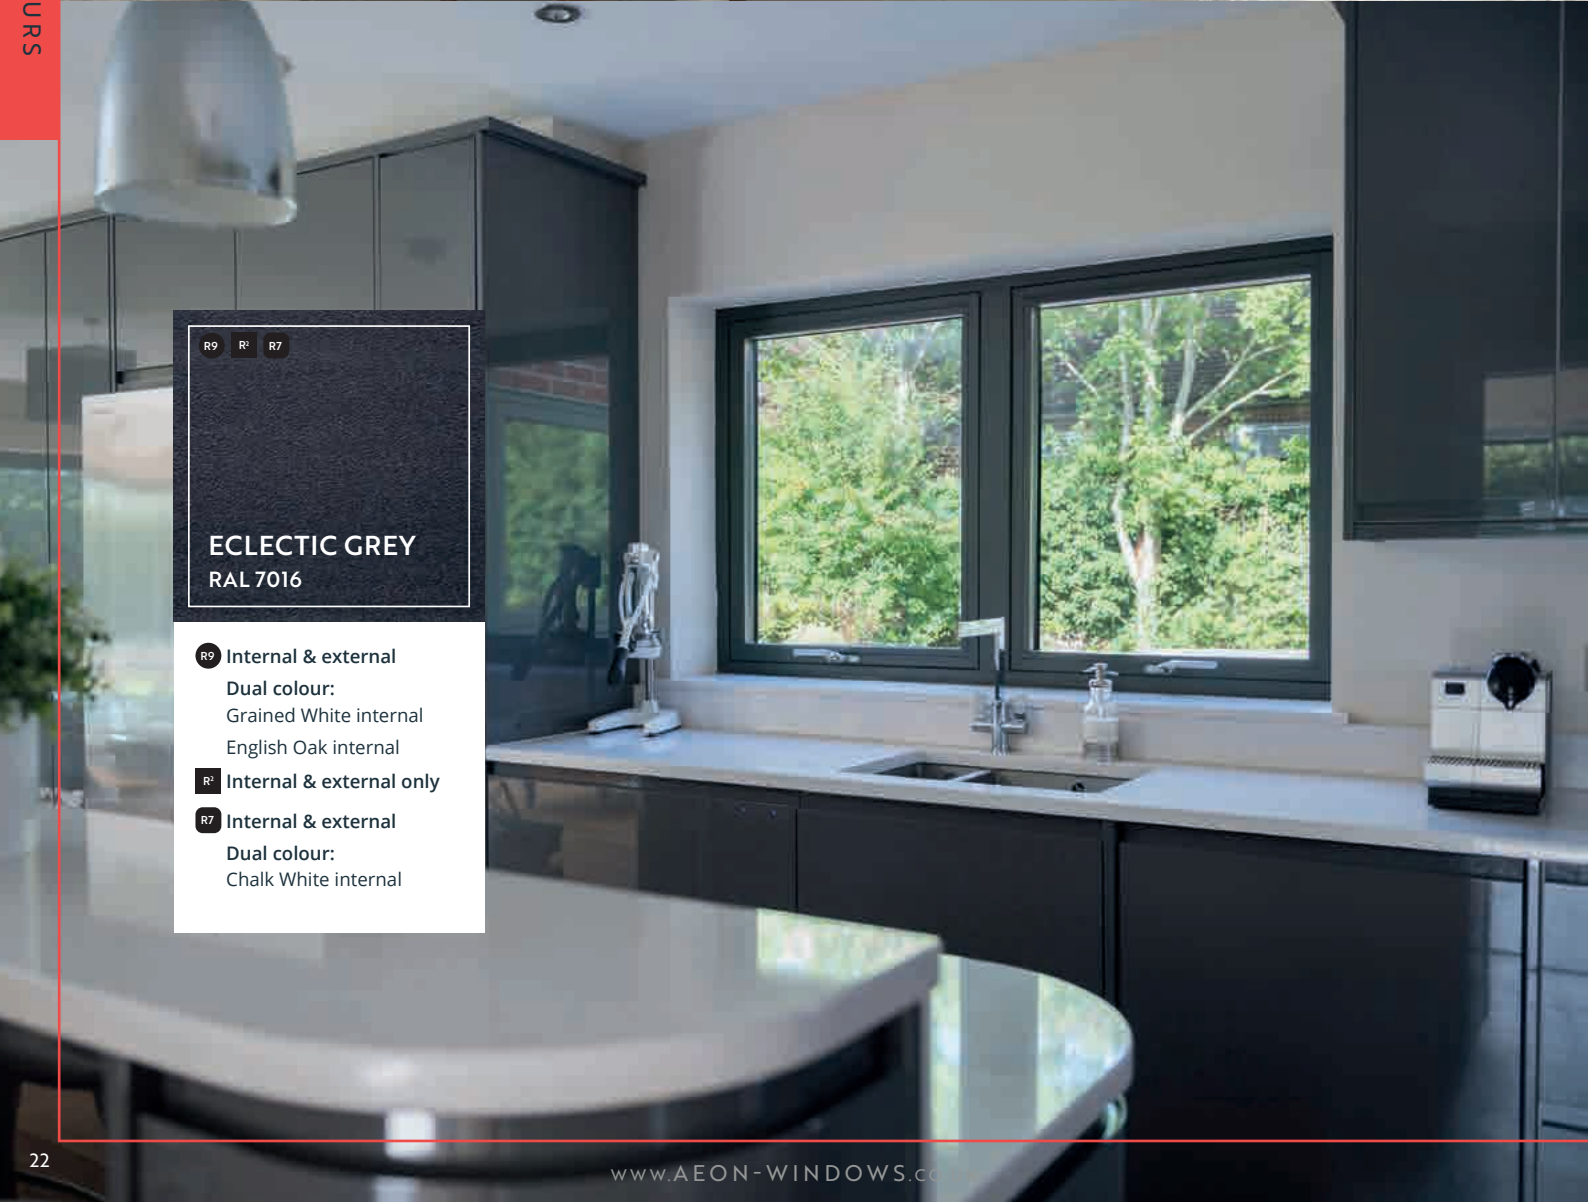

R9 R2 R7

ECLECTIC GREY
RAL 7016

- **R9** Internal & external
  Dual colour:
  Grained White internal
  English Oak internal
- **R2** Internal & external only
- **R7** Internal & external
  Dual colour:
  Chalk White internal