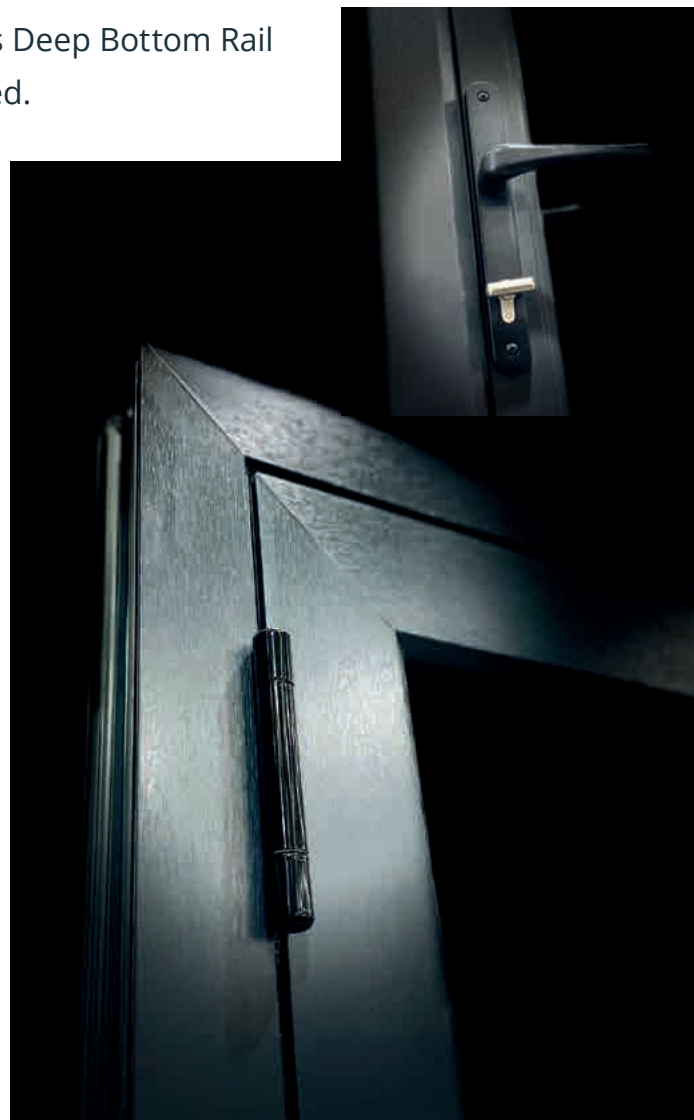

RIO FLUSH DOORS

Single and French doors complete 19th century authenticity

RIO DOORS

The new Rio flush fit French door uses Rehau's Deep Bottom Rail and consequently, no new door sash is required.

FEATURES

- Extension to the existing Rio flush fit range with introduction of the Rio door
- Single open-out residential door complements the established Rio window system
- Option to specify either chamfered or edge outerframes.
- Dedicated butt hinges designed for the flush door system
- Fully welded outward opening door solution completes the Rio range
- Total 70 Profiles used along with Rio Deep Bottom Rail profile
- Dedicated Rio adjustable dynamic door hinge
- Bespoke Rio French Door spacer to achieve a customised finish
- Fully weather-tested and PAS24 security standard approved
- The Rio French door has been certified to the PAS 24 security standard, tested at its maximum size – 1900mm x 2250mm
- Only available as welded sash.