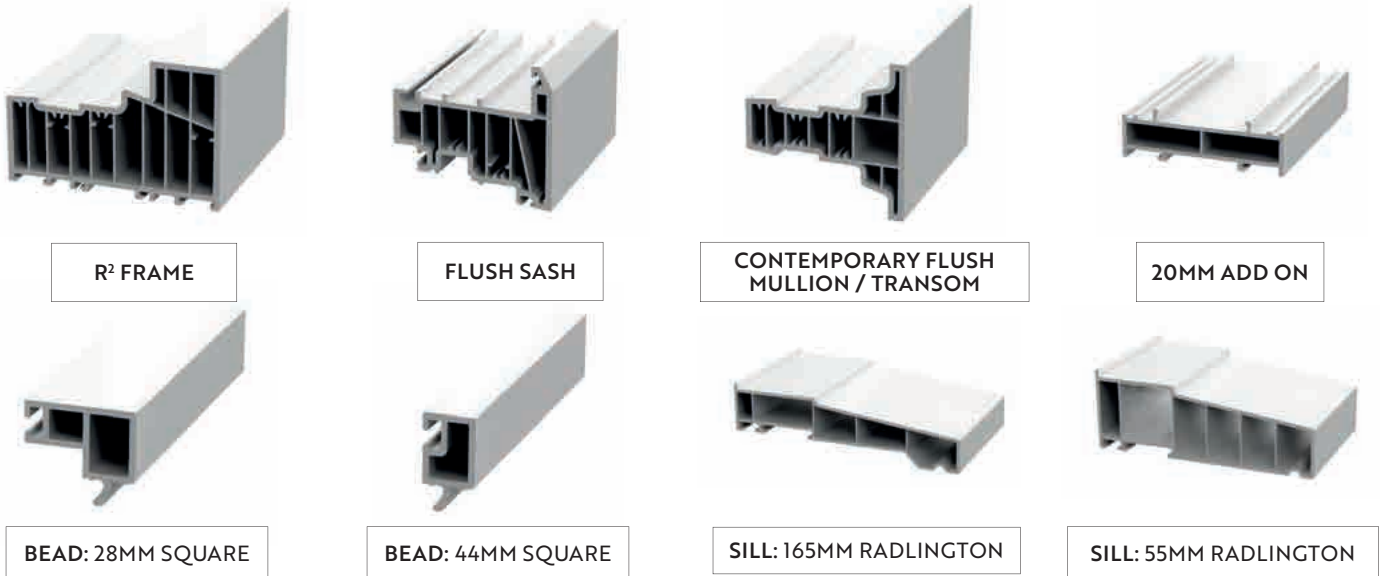

Lock & hinge retention:

R² has superior screw retention reinforcements, so locks and hinges are secured firmly into position.

Designed to accommodate the additional weight of triple glazed units, allowing heavy duty hinges to fit and operate perfectly.

FEATURES

- 100mm depth Profile
- Contemporary Look
- Internally Glazed
- Dummy sashes to fixed pane
- Choice of 10 standard colours
- Available welded or full mechanical joints (note full mechanical requires all glass to be factory bonded to the frame)
- WER A++
- U-Values as low as 0.8W/m²K
- Ultra-thick CEN A wall thickness provides additional screw retention
- PAS24 and Part Q building regulations approved
- BS EN 6375 – 1 weather tested: Exposure Category of 1600; Class 3 Air Permeability Rating (600pa); a Class 9A (600pa) Water Tightness Rating; Class C4 (1600pa), wind resistance

THE R² PROFILE

STYLES

R² can be made into many styles, shaped windows, fixed windows, french windows, bay and bow windows, single and french doors.

Typical options to achieve a modern, contemporary aesthetic.