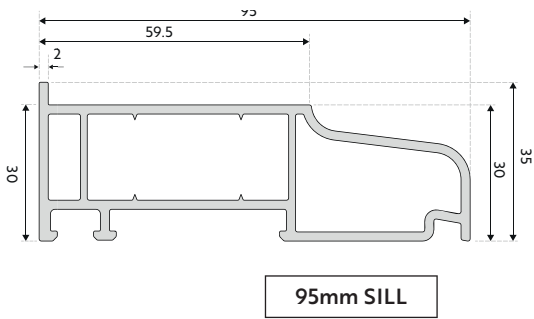

SPECIFICATION	
Feature	Specification
Profile depth	137 mm
Maximum window size	1200 x 1200mm (top hung) 900 x 1300mm (side hung)
Thermal performance	1.3 W/m2K
Max. sash weight	35kg (fully welded) 30kg (Mechanically jointed)
Glass width	28mm (double glazed) 34mm (triple glazed)
Jointing	Mechanical or fully welded

TECHNICAL AREA: TECHNICAL DRAWINGS

R9 FRAME

R9 FRAME

R9 FRAME
FLUSH SASH & **DECORATIVE BEAD**

R2 FRAME

R2 FRAME

R2 FRAME
FLUSH SASH & **SQUARE BEAD**

R7 FRAME

R7 FRAME

R7 SASH

R7 FRAME
FLUSH SASH & **SQUARE BEAD**

PLEASE NOTE, DRAWINGS ARE NOT TO SCALE

TECHNICAL AREA: DRAWINGS

SILLS

DOOR SECTION

For more detailed Aeon profile charts please visit www.aeon-flushwindows.co.uk/profilecharts