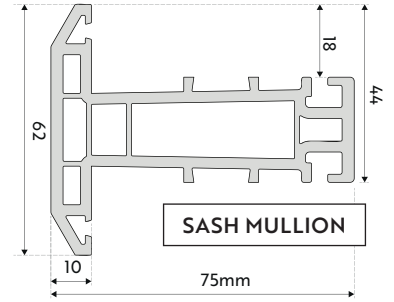

TECHNICAL AREA: TECHNICAL DRAWINGS

R9 FRAME

R9 FRAME

R9 FRAME
FLUSH SASH & **DECORATIVE BEAD**

R2 FRAME

R2 FRAME

R2 FRAME
FLUSH SASH & **SQUARE BEAD**

R7 FRAME

R7 FRAME

R7 SASH

R7 FRAME
FLUSH SASH & **SQUARE BEAD**

PLEASE NOTE, DRAWINGS ARE NOT TO SCALE

TECHNICAL AREA: DRAWINGS

SILLS

DOOR SECTION

For more detailed Aeon profile charts please visit www.aeon-flushwindows.co.uk/profilecharts