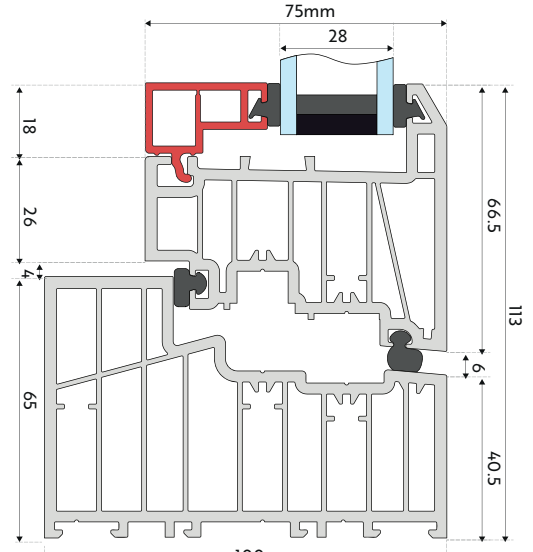

SPECIFICATION	
Feature	Specification
Profile depth	137 mm
Maximum window size	1200 x 1200mm (top hung) 900 x 1300mm (side hung)
Thermal performance	1.3 W/m2K
Max. sash weight	35kg (fully welded) 30kg (Mechanically jointed)
Glass width	28mm (double glazed) 34mm (triple glazed)
Jointing	Mechanical or fully welded

TECHNICAL AREA: TECHNICAL DRAWINGS

R9 FRAME

R9 FRAME

R9 FRAME
FLUSH SASH & **DECORATIVE BEAD**

R2 FRAME

R2 FRAME

R2 FRAME
FLUSH SASH & **SQUARE BEAD**

R7 FRAME

R7 FRAME

R7 SASH

R7 FRAME
FLUSH SASH & **SQUARE BEAD**

PLEASE NOTE, DRAWINGS ARE NOT TO SCALE

TECHNICAL AREA: DRAWINGS

SILLS

DOOR SECTION

For more detailed Aeon profile charts please visit www.aeon-flushwindows.co.uk/profilecharts