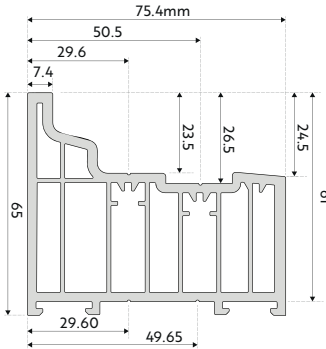

SPECIFICATION	
Feature	Specification
Profile depth	137 mm
Maximum window size	1200 x 1200mm (top hung) 900 x 1300mm (side hung)
Thermal performance	1.3 W/m2K
Max. sash weight	35kg (fully welded) 30kg (Mechanically jointed)
Glass width	28mm (double glazed) 34mm (triple glazed)
Jointing	Mechanical or fully welded

- Extension to the existing Rio flush fit range with introduction of the Rio door
- Single open-out residential door complements the established Rio window system
- Option to specify either chamfered or edge outerframes.
- Dedicated butt hinges designed for the flush door system
- Fully welded outward opening door solution completes the Rio range
- Total 70 Profiles used along with Rio Deep Bottom Rail profile
- Dedicated Rio adjustable dynamic door hinge
- Bespoke Rio French Door spacer to achieve a customised finish
- Fully weather-tested and PAS24 security standard approved
- The Rio French door has been certified to the PAS 24 security standard, tested at its maximum size – 1900mm x 2250mm
- Only available as welded sash.

TECHNICAL AREA: TECHNICAL DRAWINGS

R9 FRAME

R9 FRAME

R9 FRAME
FLUSH SASH & **DECORATIVE BEAD**

R2 FRAME

R2 FRAME

R2 FRAME
FLUSH SASH & **SQUARE BEAD**

R7 FRAME

R7 FRAME

R7 SASH

R7 FRAME
FLUSH SASH & **SQUARE BEAD**

PLEASE NOTE, DRAWINGS ARE NOT TO SCALE

TECHNICAL AREA: DRAWINGS

SILLS

DOOR SECTION

For more detailed Aeon profile charts please visit www.aeon-flushwindows.co.uk/profilecharts