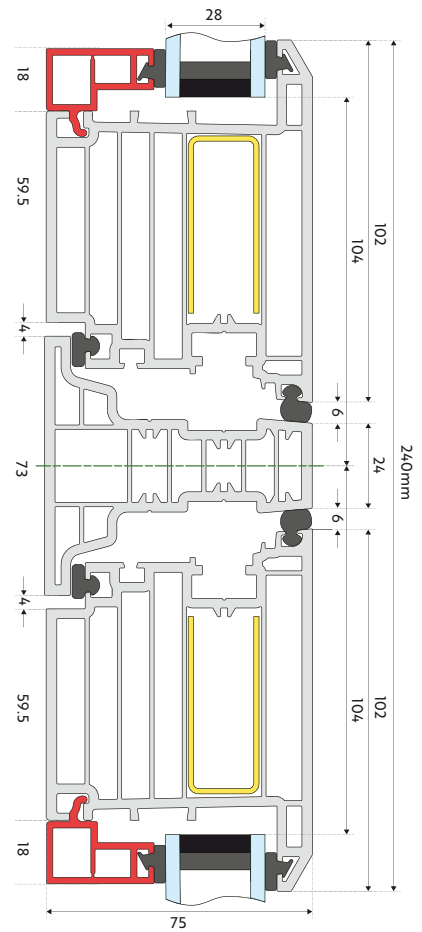

SPECIFICATION	
Feature	Specification
Profile depth	137 mm
Maximum window size	1200 x 1200mm (top hung) 900 x 1300mm (side hung)
Thermal performance	1.3 W/m2K
Max. sash weight	35kg (fully welded) 30kg (Mechanically jointed)
Glass width	28mm (double glazed) 34mm (triple glazed)
Jointing	Mechanical or fully welded

TECHNICAL AREA: TECHNICAL DRAWINGS

R9 FRAME

R9 FRAME

R9 FRAME
FLUSH SASH & **DECORATIVE BEAD**

R2 FRAME

R2 FRAME

R2 FRAME
FLUSH SASH & **SQUARE BEAD**

R7 FRAME

R7 FRAME

R7 SASH

R7 FRAME
FLUSH SASH & **SQUARE BEAD**

PLEASE NOTE, DRAWINGS ARE NOT TO SCALE

TECHNICAL AREA: DRAWINGS

SILLS

DOOR SECTION

For more detailed Aeon profile charts please visit www.aeon-flushwindows.co.uk/profilecharts